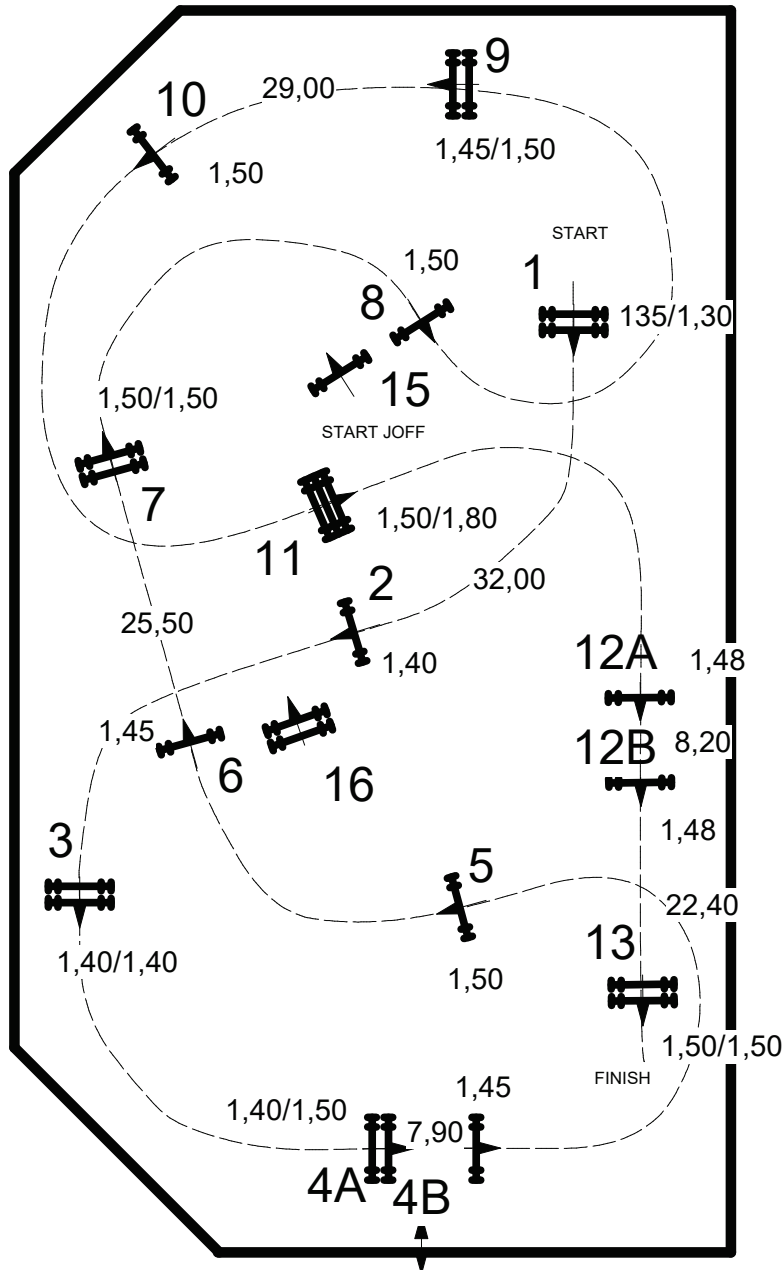

HITS CULPEPER 2016

CONSTITUTION CLASSIC 2015

414 \$25,000 BROOK LEDGE GRAND PRIX - II.2.b.

- TABLE:
- NATIONAL RG:
- FEI RG / ART:
- HEIGHT: 1,50m
- SPEED: 350m/min
- FIRST ROUND: 1-13
- DISTANCE: 500m
- TIME ALLOWED: 86sec
- JUMP OFF: 15,1,2,3,16,12A,12B,13
- J/O DISTANCE: 280m
- J/O TIME ALLOWED: 48 sec